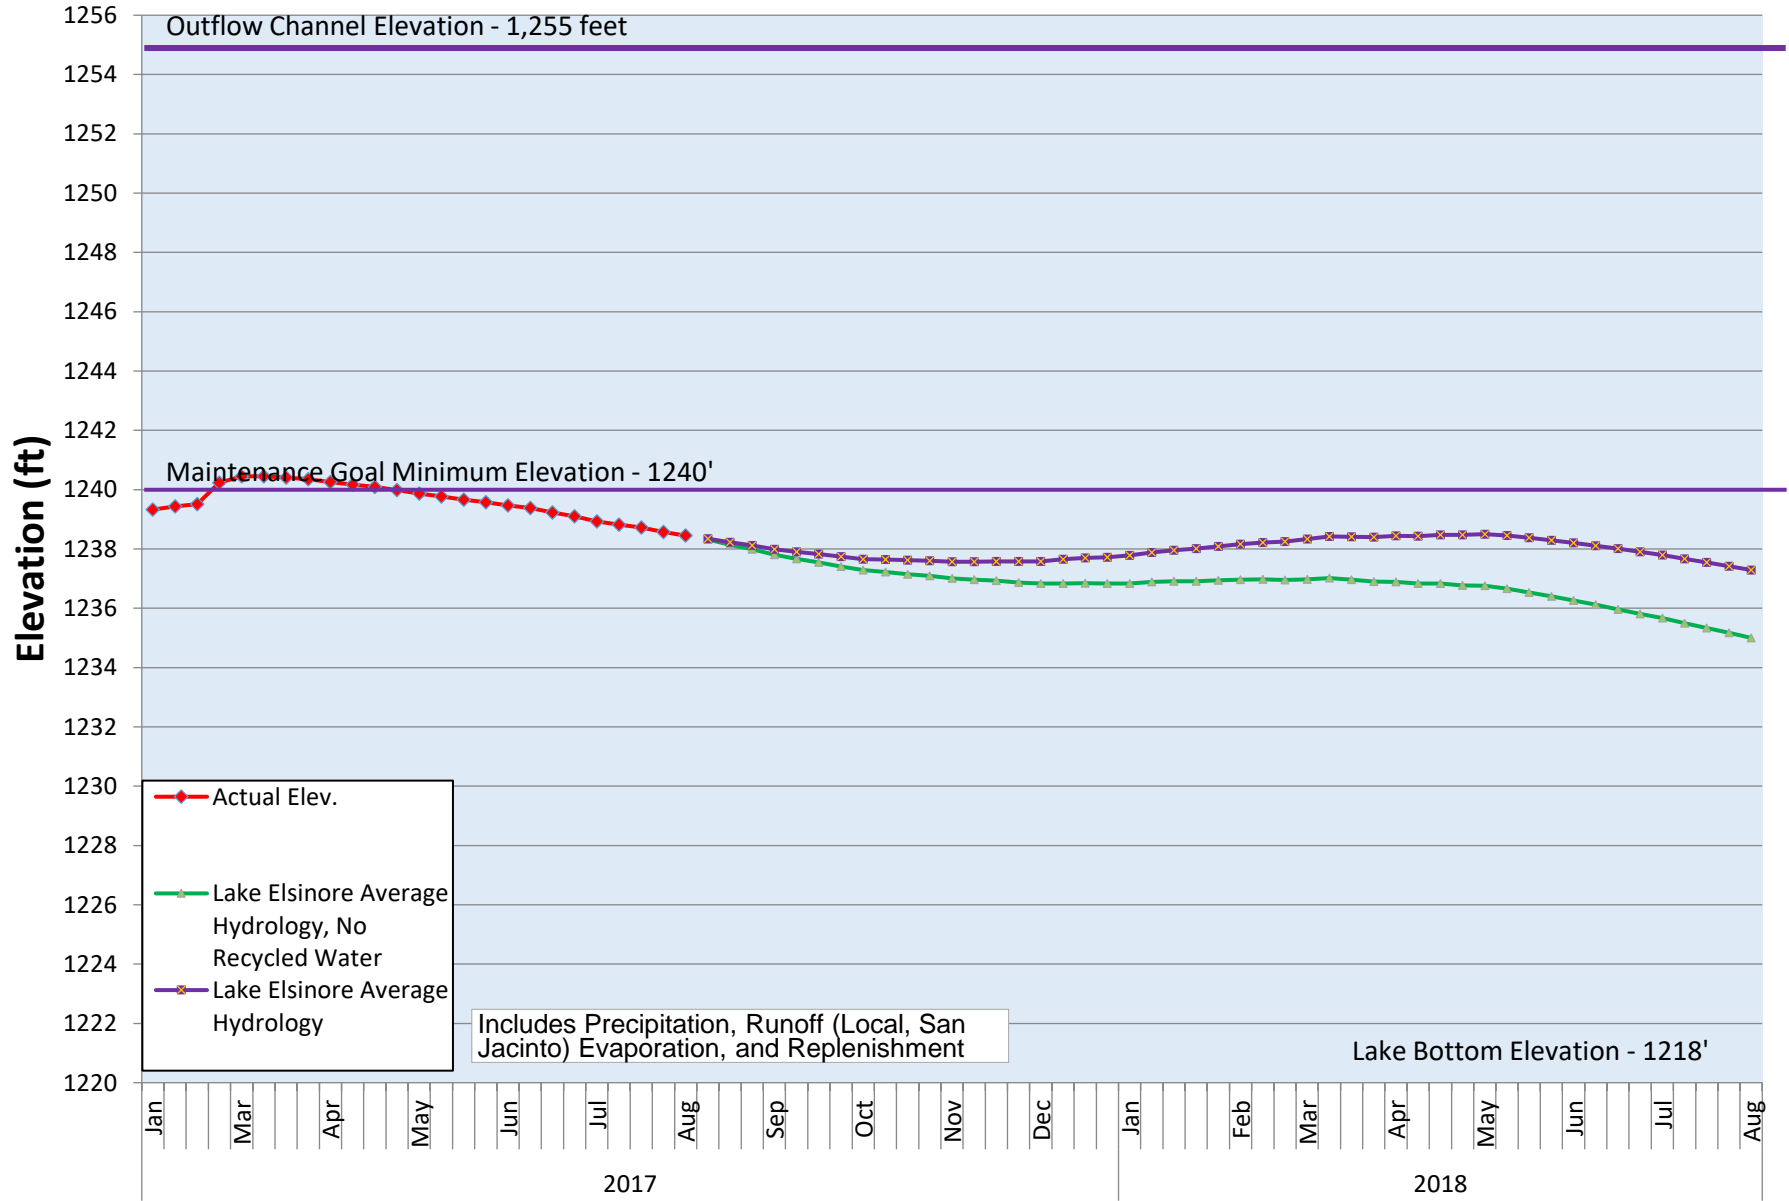

Lake Elsinore Elevations

Canyon Lake Elevations