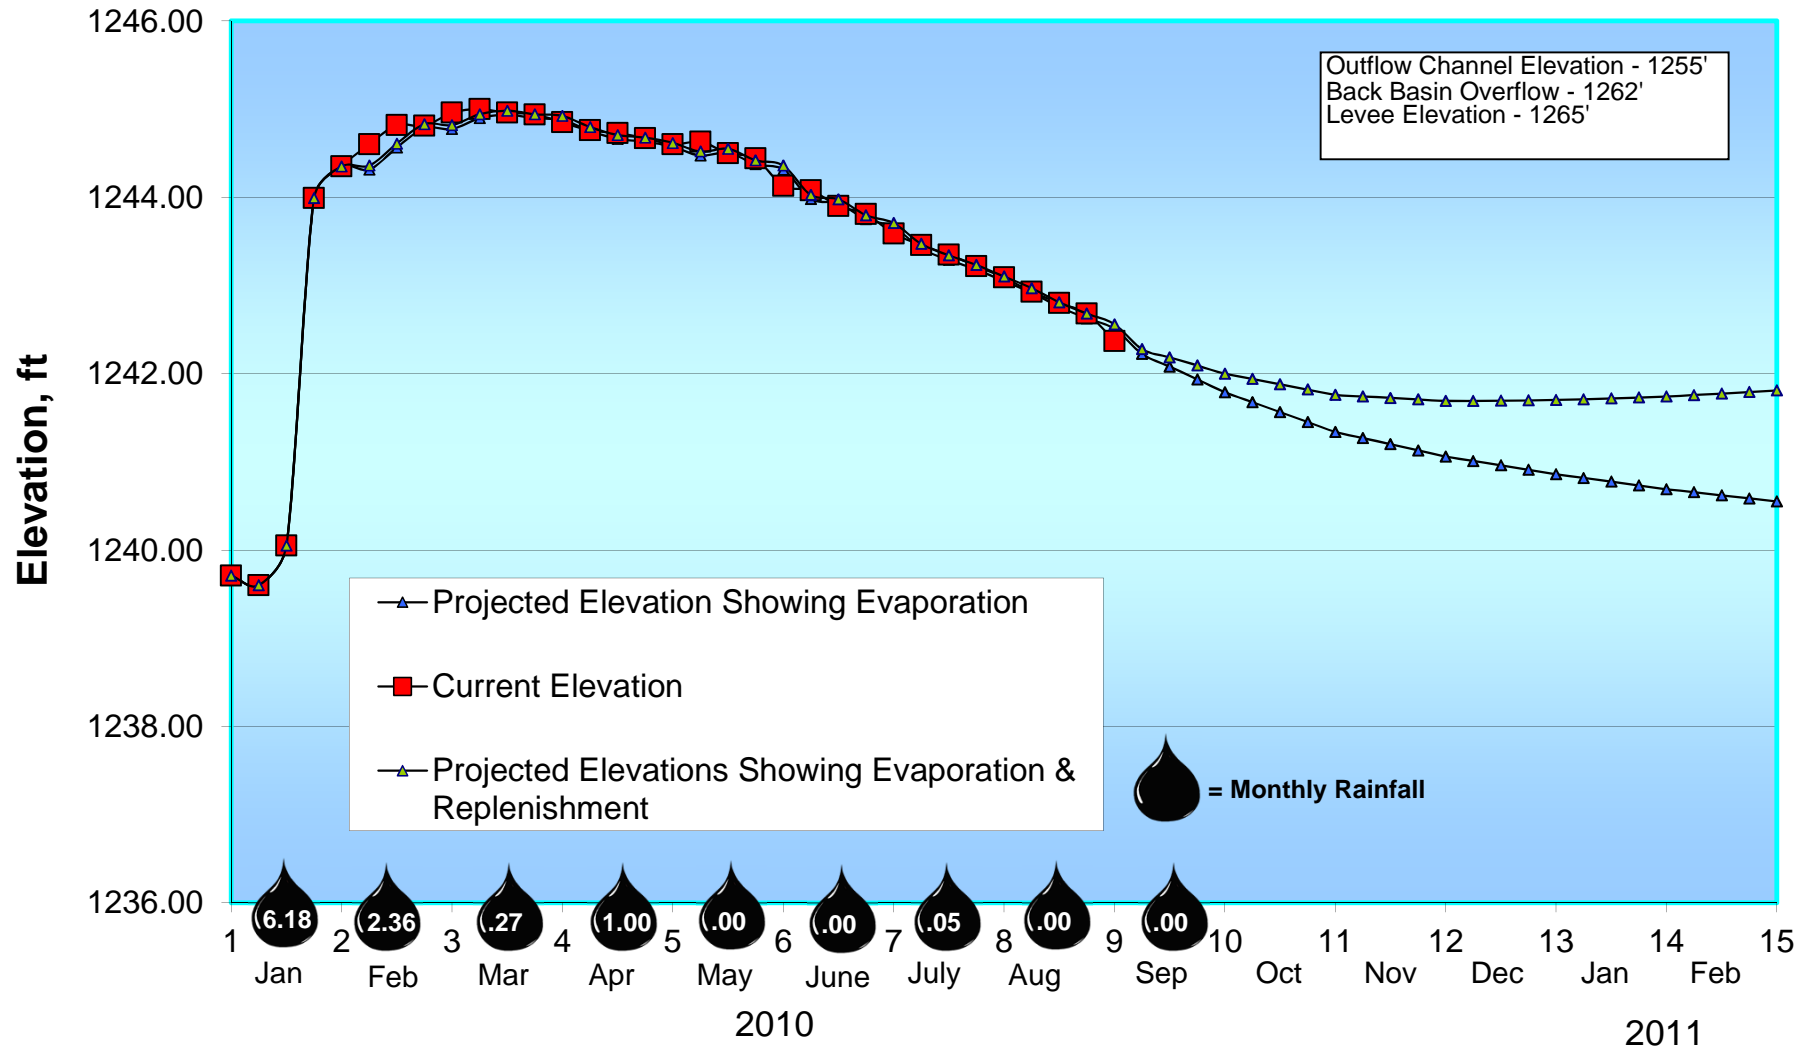

Lake Elsinore Elevations

Canyon Lake Elevations

Actual vs. Projected Elevations